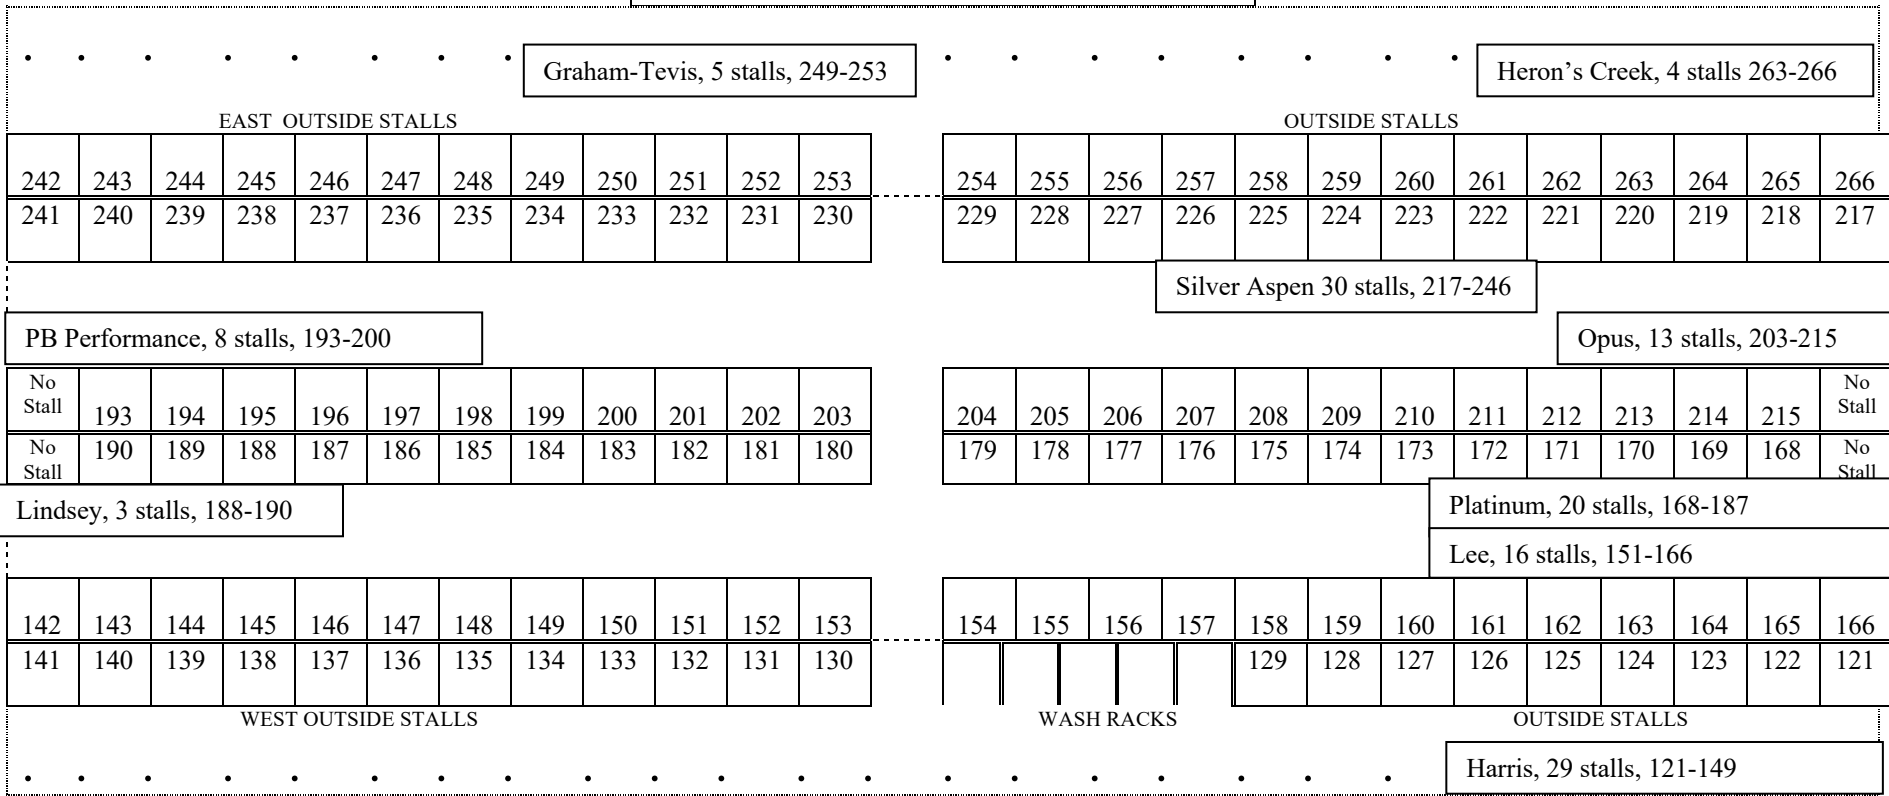

*Mid-Summer Classic Arabian Horse Show*  
June 10-13, 2021

Evergreen Equestrian Park  
STALL CHART

**BARN 105**

← NORTH

FRONT

96 inside stalls  
46 outside stalls  
Cement aisleways  
Rubber mats on paved stall floors (inside stalls)

Stalls are NOT convertible