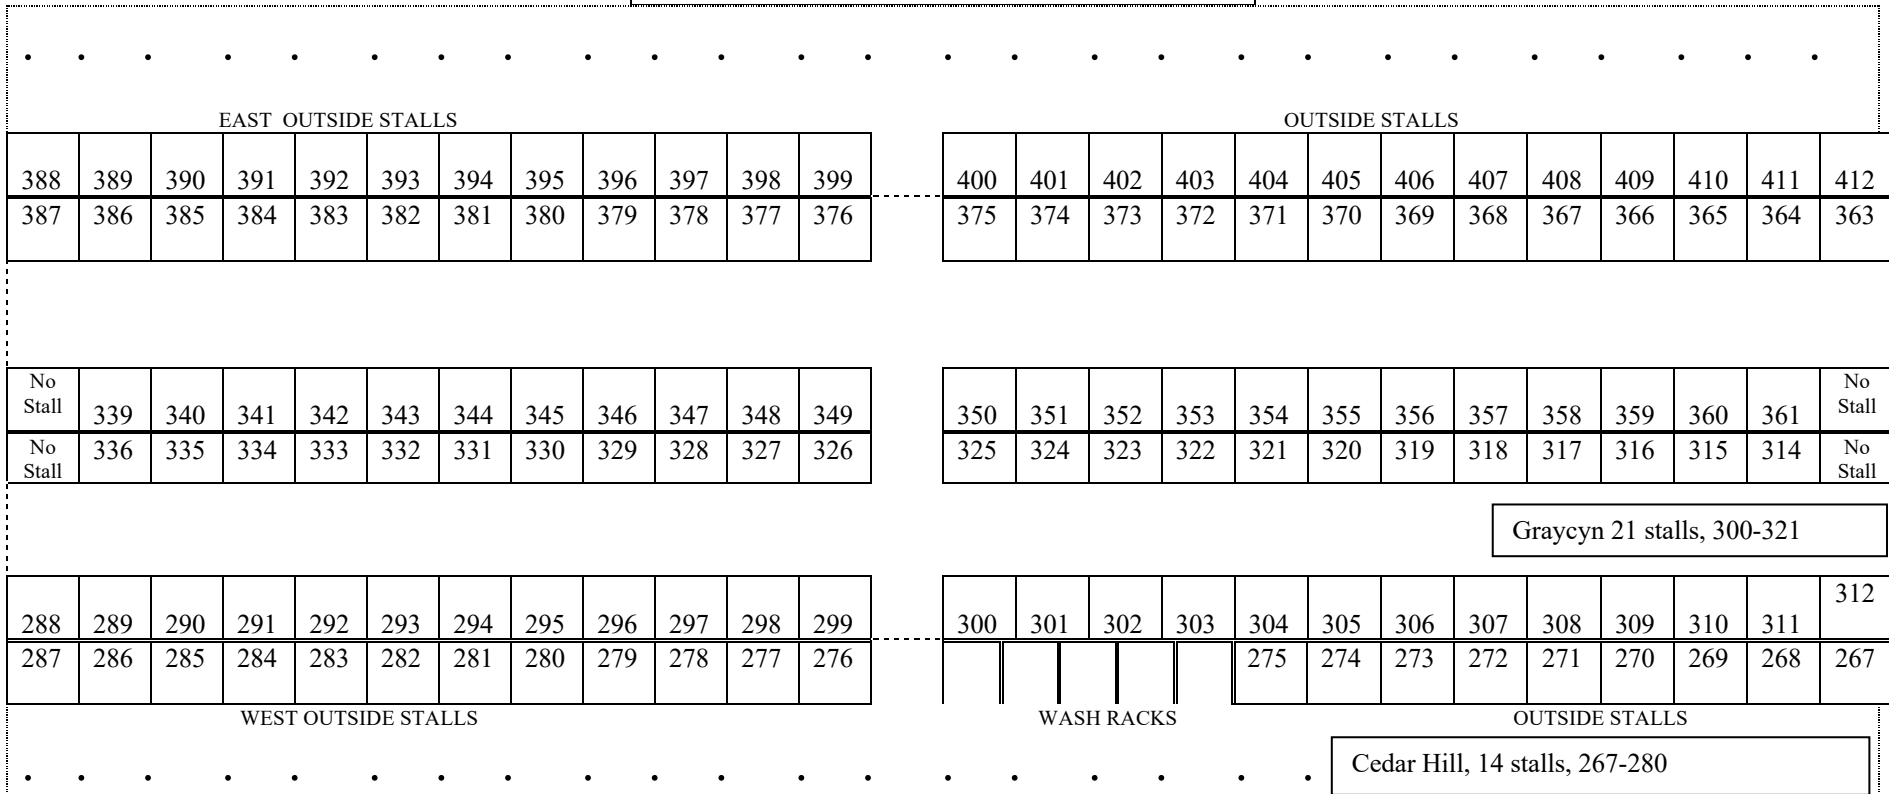

*Mid-Summer Classic Arabian Horse Show*  
June 10-13, 2021

Evergreen Equestrian Park  
STALL CHART

BARN 106

← NORTH

FRONT

96 inside stalls  
46 outside stalls  
10' wide x 10' deep x 8' high stalls with 5' wide sliding doors

Cement aisleways  
Clay stall floors  
Stalls are NOT convertible